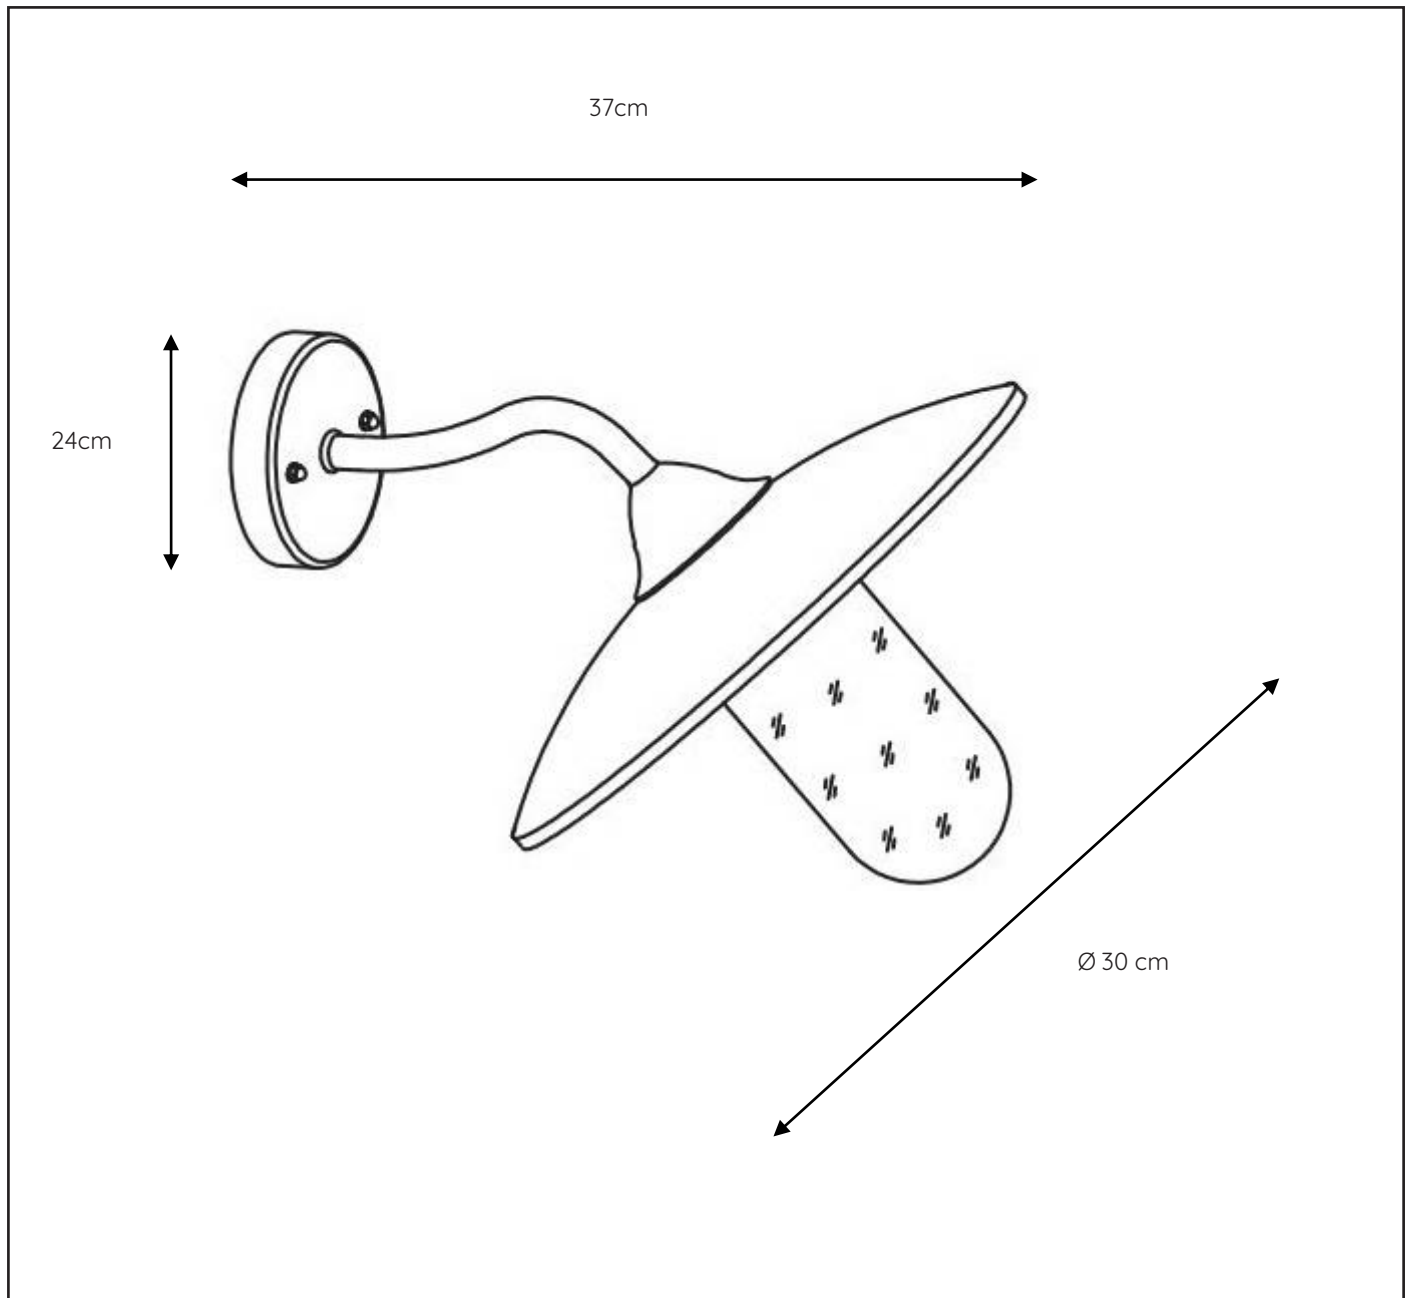

LUCIDE

GENERAL SPECIFICATIONS

**RECOMMENDED LUCIDE
LIGHT SOURCE
49020/05/60**
Light source dimmable : Yes
Light source incl. : No

General

Dimensions LxWxH : 37 cm x Ø30 cm x 24 cm
Height minimum : 11 cm
Height maximum : 24 cm
Dimensions shade LxWxH : Ø30 cm x 22.5 cm
Main material : Aluminum
Ceiling rose material : -
Color : Rusty
Style : Classic
Shape : Round
Weight : 1.5 kg
Warranty : 2 years

Product specifications

Dimmable : No
Light direction : Downlight
Adjustable in height : No
Directional : Non-Directional
Cable : No
Cable length : -
Sensor : Without Sensor
Control : Light Switch Control
IP-Class : 44
Electric class : 1
Light source including ?: No
Lamp socket : E27
Light source number : 1
Power requirements : 220-240V~50Hz
Bulb type & maximum wattage : E27 max. 60W

IP44

IP54

IP65

IP67

Explanation of IP numbers for degrees of protection, see safety instruction manual in the box.

For more specifications of this product please visit

www.lucide.com

ARUBA

Item number : 11870/01/97

EAN code : 5 411212113474

For more specifications, dimensions please visit

LUCIDE

INSTALLATION DRAWING SPECIFICATIONS